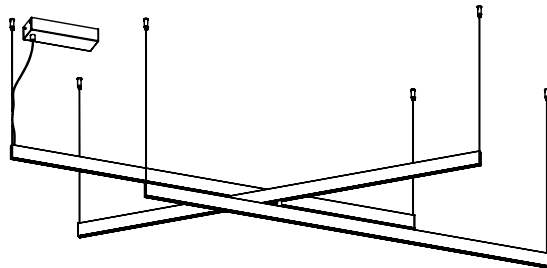

SO MULTIPLE

1 x 42W
Strip LED
2.700 K; CRI: >90
IP20

Lower:

1 x 90W
Strip LED
2.700 K; CRI: >90
IP20

SO

Phase cut/Triac dimming - 1-10V dimming systems available on demand

Copyright and/or design rights subsist in this drawing. No part of this drawing may be reproduced in any material form (including photocopying or storing in any medium electronic means, whether or not intentionally and whether or not as part or a larger publication) without the express permission of the copyright owner, Contardi Lighting S.r.l.. Further and without prejudice to the above, this drawing and all information relating thereto is confidential, and shall not be communicated to a third party without the consent of Contardi lighting srl. Contardi lighting srl asserts all rights to be identified as the author of the work and otherwise.